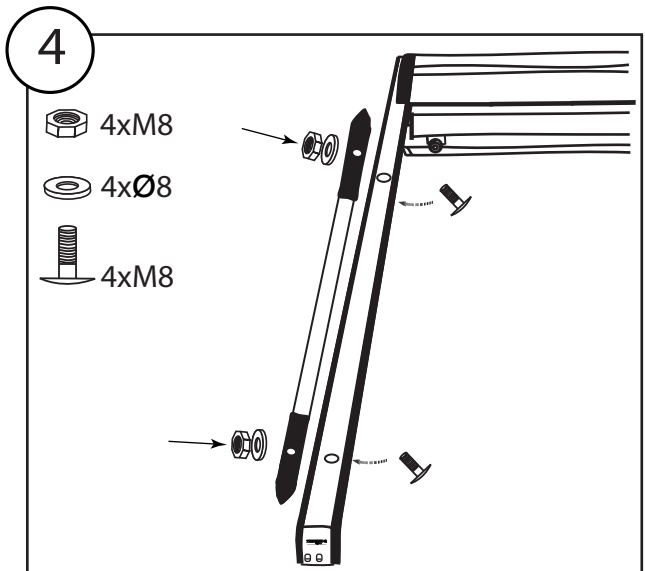

PART NUMBER(S)	Model Year
KOY 151 D/C SPORT INOX KOY 201 S/C SPORT INOX	Ford Ranger (T6) 2012+ with WildTrak's original roll bar VW Amarok with Aventura VW's original roll bar
Cab(s)	Installation Time
Double cab & Space cab	15 minutes

Aluminum Roller Lid-Shutter (SOT-ROLL Series by Tessera4x4) + Stainless steel Sport Design Side Hand Rails

Customer Service: +30 (210) 5541161, +30 (210) 5541154 (08:00 - 16:00 EET)

Fax: +30 (210) 5541443