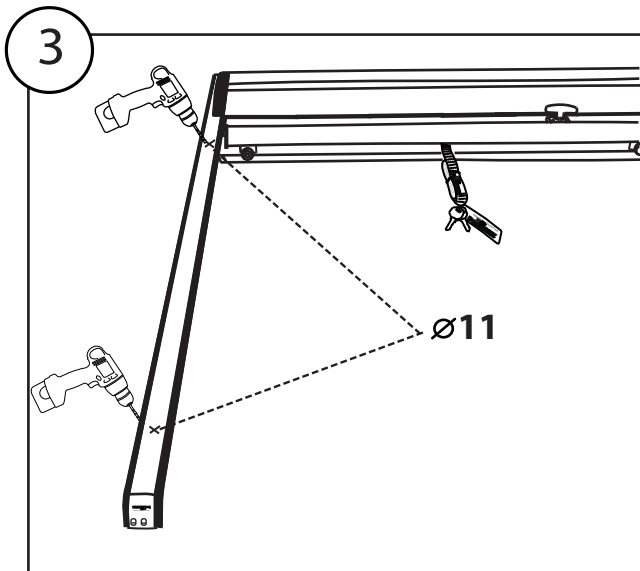

PART NUMBER(S)	Model Year
KOY 151 D/C SPORT INOX KOY 201 S/C SPORT INOX	Ford Ranger (T6) 2012+ with WildTrak's original roll bar VW Amarok with Aventura VW's original roll bar
Cab(s)	Installation Time
Double cab & Space cab	15 minutes

Aluminum Roller Lid-Shutter (SOT-ROLL Series by Tessera4x4) + Stainless steel Sport Design Side Hand Rails

Customer Service: +30 (210) 5541161, +30 (210) 5541154 (08:00 - 16:00 EET)

Fax: +30 (210) 5541443