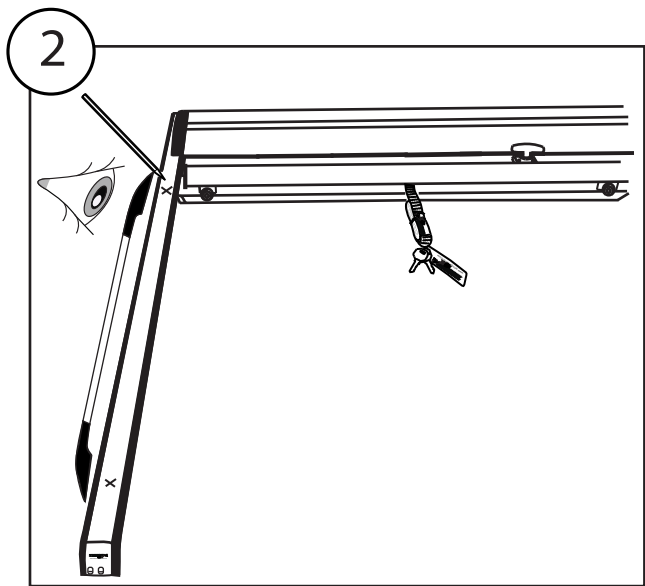

PART NUMBER(S)	Model Year
KOY 151 D/C SPORT INOX KOY 201 S/C SPORT INOX	Ford Ranger (T6) 2012+ with WildTrak's original roll bar VW Amarok with Aventura VW's original roll bar
Cab(s)	Installation Time
Double cab & Space cab	15 minutes

Aluminum Roller Lid-Shutter (SOT-ROLL Series by Tessera4x4) + Stainless steel Sport Design Side Hand Rails

Customer Service: +30 (210) 5541161, +30 (210) 5541154 (08:00 - 16:00 EET)

Fax: +30 (210) 5541443