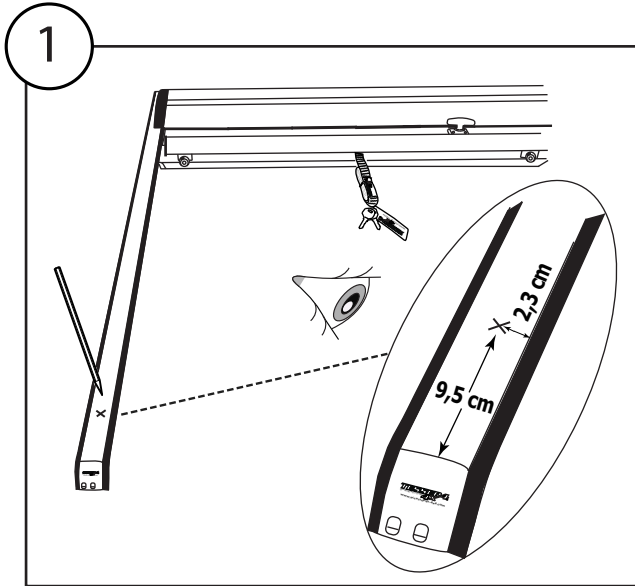

PART NUMBER(S)	Model Year
KOY 151 D/C SPORT INOX KOY 201 S/C SPORT INOX	Ford Ranger (T6) 2012+ with WildTrak's original roll bar VW Amarok with Aventura VW's original roll bar
Cab(s)	Installation Time
Double cab & Space cab	15 minutes

Aluminum Roller Lid-Shutter (SOT-ROLL Series by Tessera4x4) + Stainless steel Sport Design Side Hand Rails

Customer Service: +30 (210) 5541161, +30 (210) 5541154 (08:00 - 16:00 EET)

Fax: +30 (210) 5541443